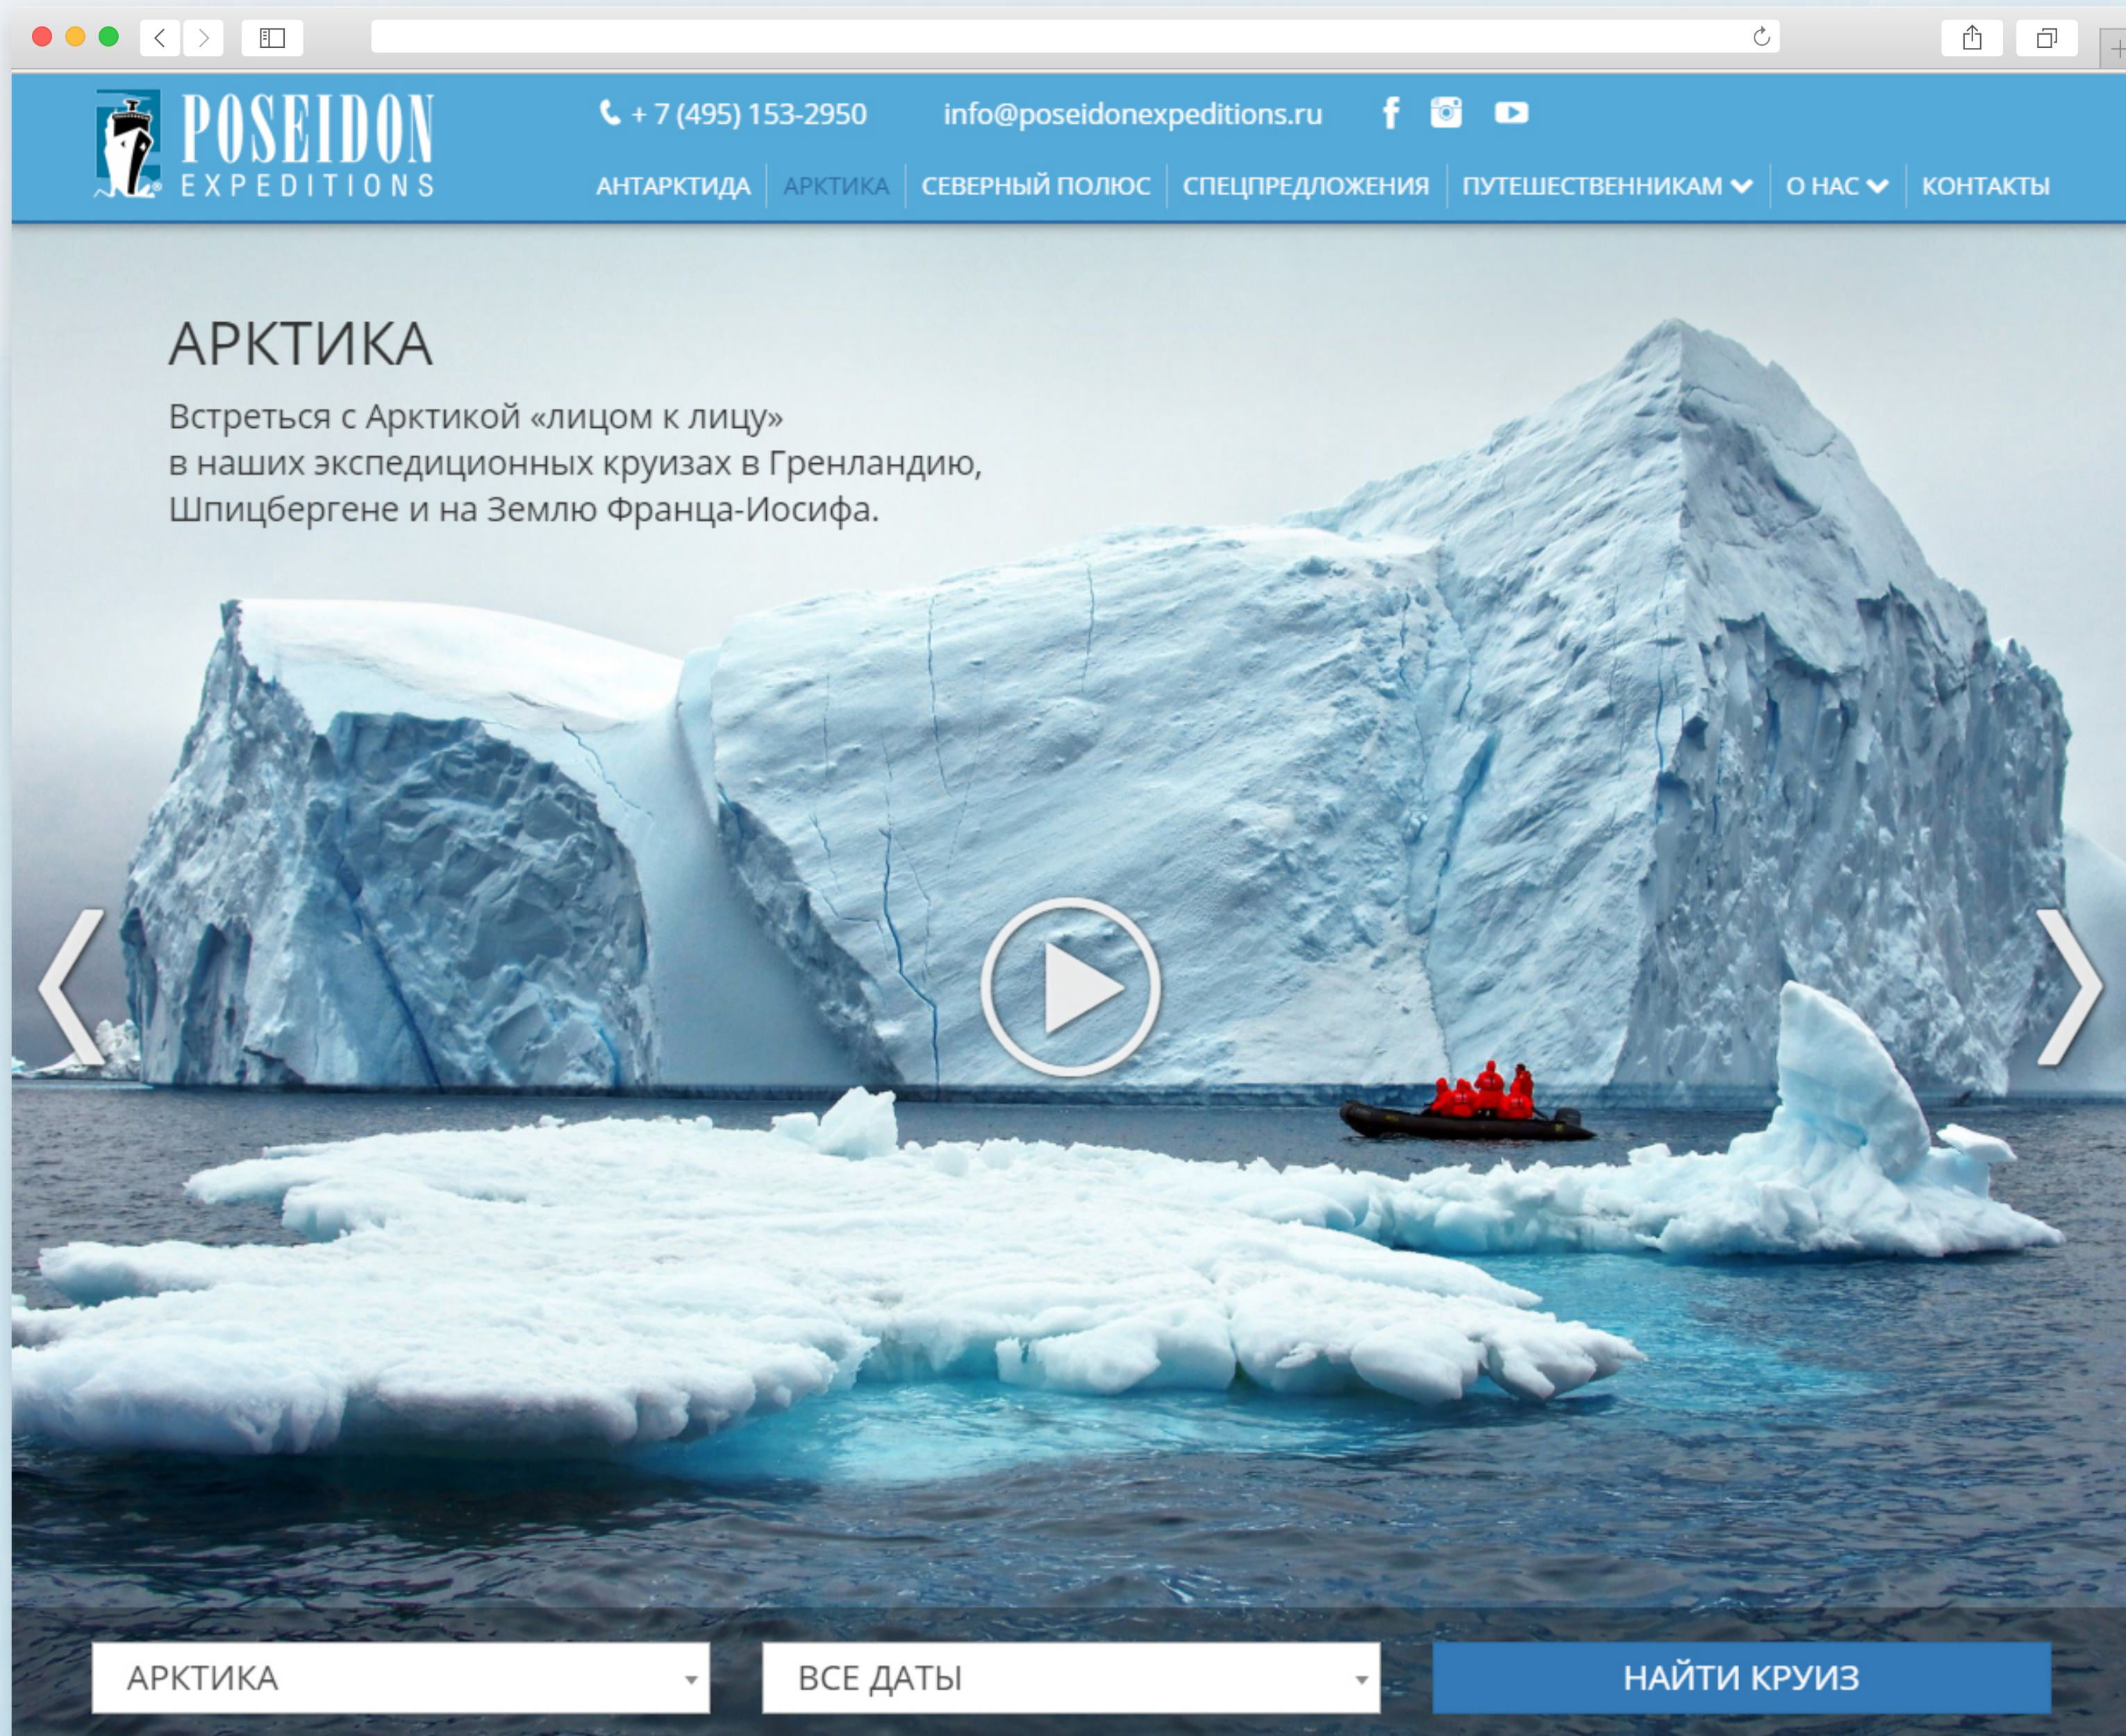

“Сложнее, чем планировали... Дольше, чем ожидали... Но вместе мы победили!

Несколько сайтов компании были перенесены на новую систему управления. Нам не только продали услуги, нам действительно их оказали, что редкость в наше время. После заключения договора к нам не потеряли интерес, как это часто бывает. Аккаунт-менеджеры Индивида работали отлично – профессиональные, адаптивные, терпеливые, всегда готовы найти взаимовыгодное решение. Проект, действительно, был непростым, но он все-таки был реализован, причем в очень конструктивной обстановке. Приятно сознавать, что есть команда, которая не только отправится с тобой в путь, но и вместе дойдет до финиша.

НАШИ ПАРТНЕРЫ

Партнер с 2017 года

Партнер с 2017 года

[ПОДРОБНЕЕ](#)

[ПОДРОБНЕЕ](#)

...да падающую звезду, заставить светить вечно северное сияние? Кому мы обязаны своей улыбкой от взгляда от мощи китового хвоста? Конечно, природе и... человеку. Фотографу...

...фом Филиппом Кулисевым и его проектом Amazing Planet (Удивительная Планета). Филип примет участие на Северный полюс. Фотографии, сделанные Кулисевым во время круизов, станут основой его персональной льного фонда князя Монако Альбера II в Galerie de Pecheurs, в Монако, осенью 2018 года. Официальное эра II.

...кци профессиональных фотографов, лучшим ландшафтным фотографом Европы по версии Golden Camera, вы украшают коллекции президента России Владимира Путина, Папы Римского Франциска II, Его Королевского и многих других.

...в. 22-30 мая 2017
... 26 июня 2017
... 29 августа 2017
... королевских пингвинов, 03-23 января 2018
...ый круг, 16-28 июня 2018

ПОДПИСАТЬСЯ НА РАССЫЛКУ
Новые идеи путешествий и спецпредложения.
Введите Email [ПОДПИСАТЬСЯ](#)