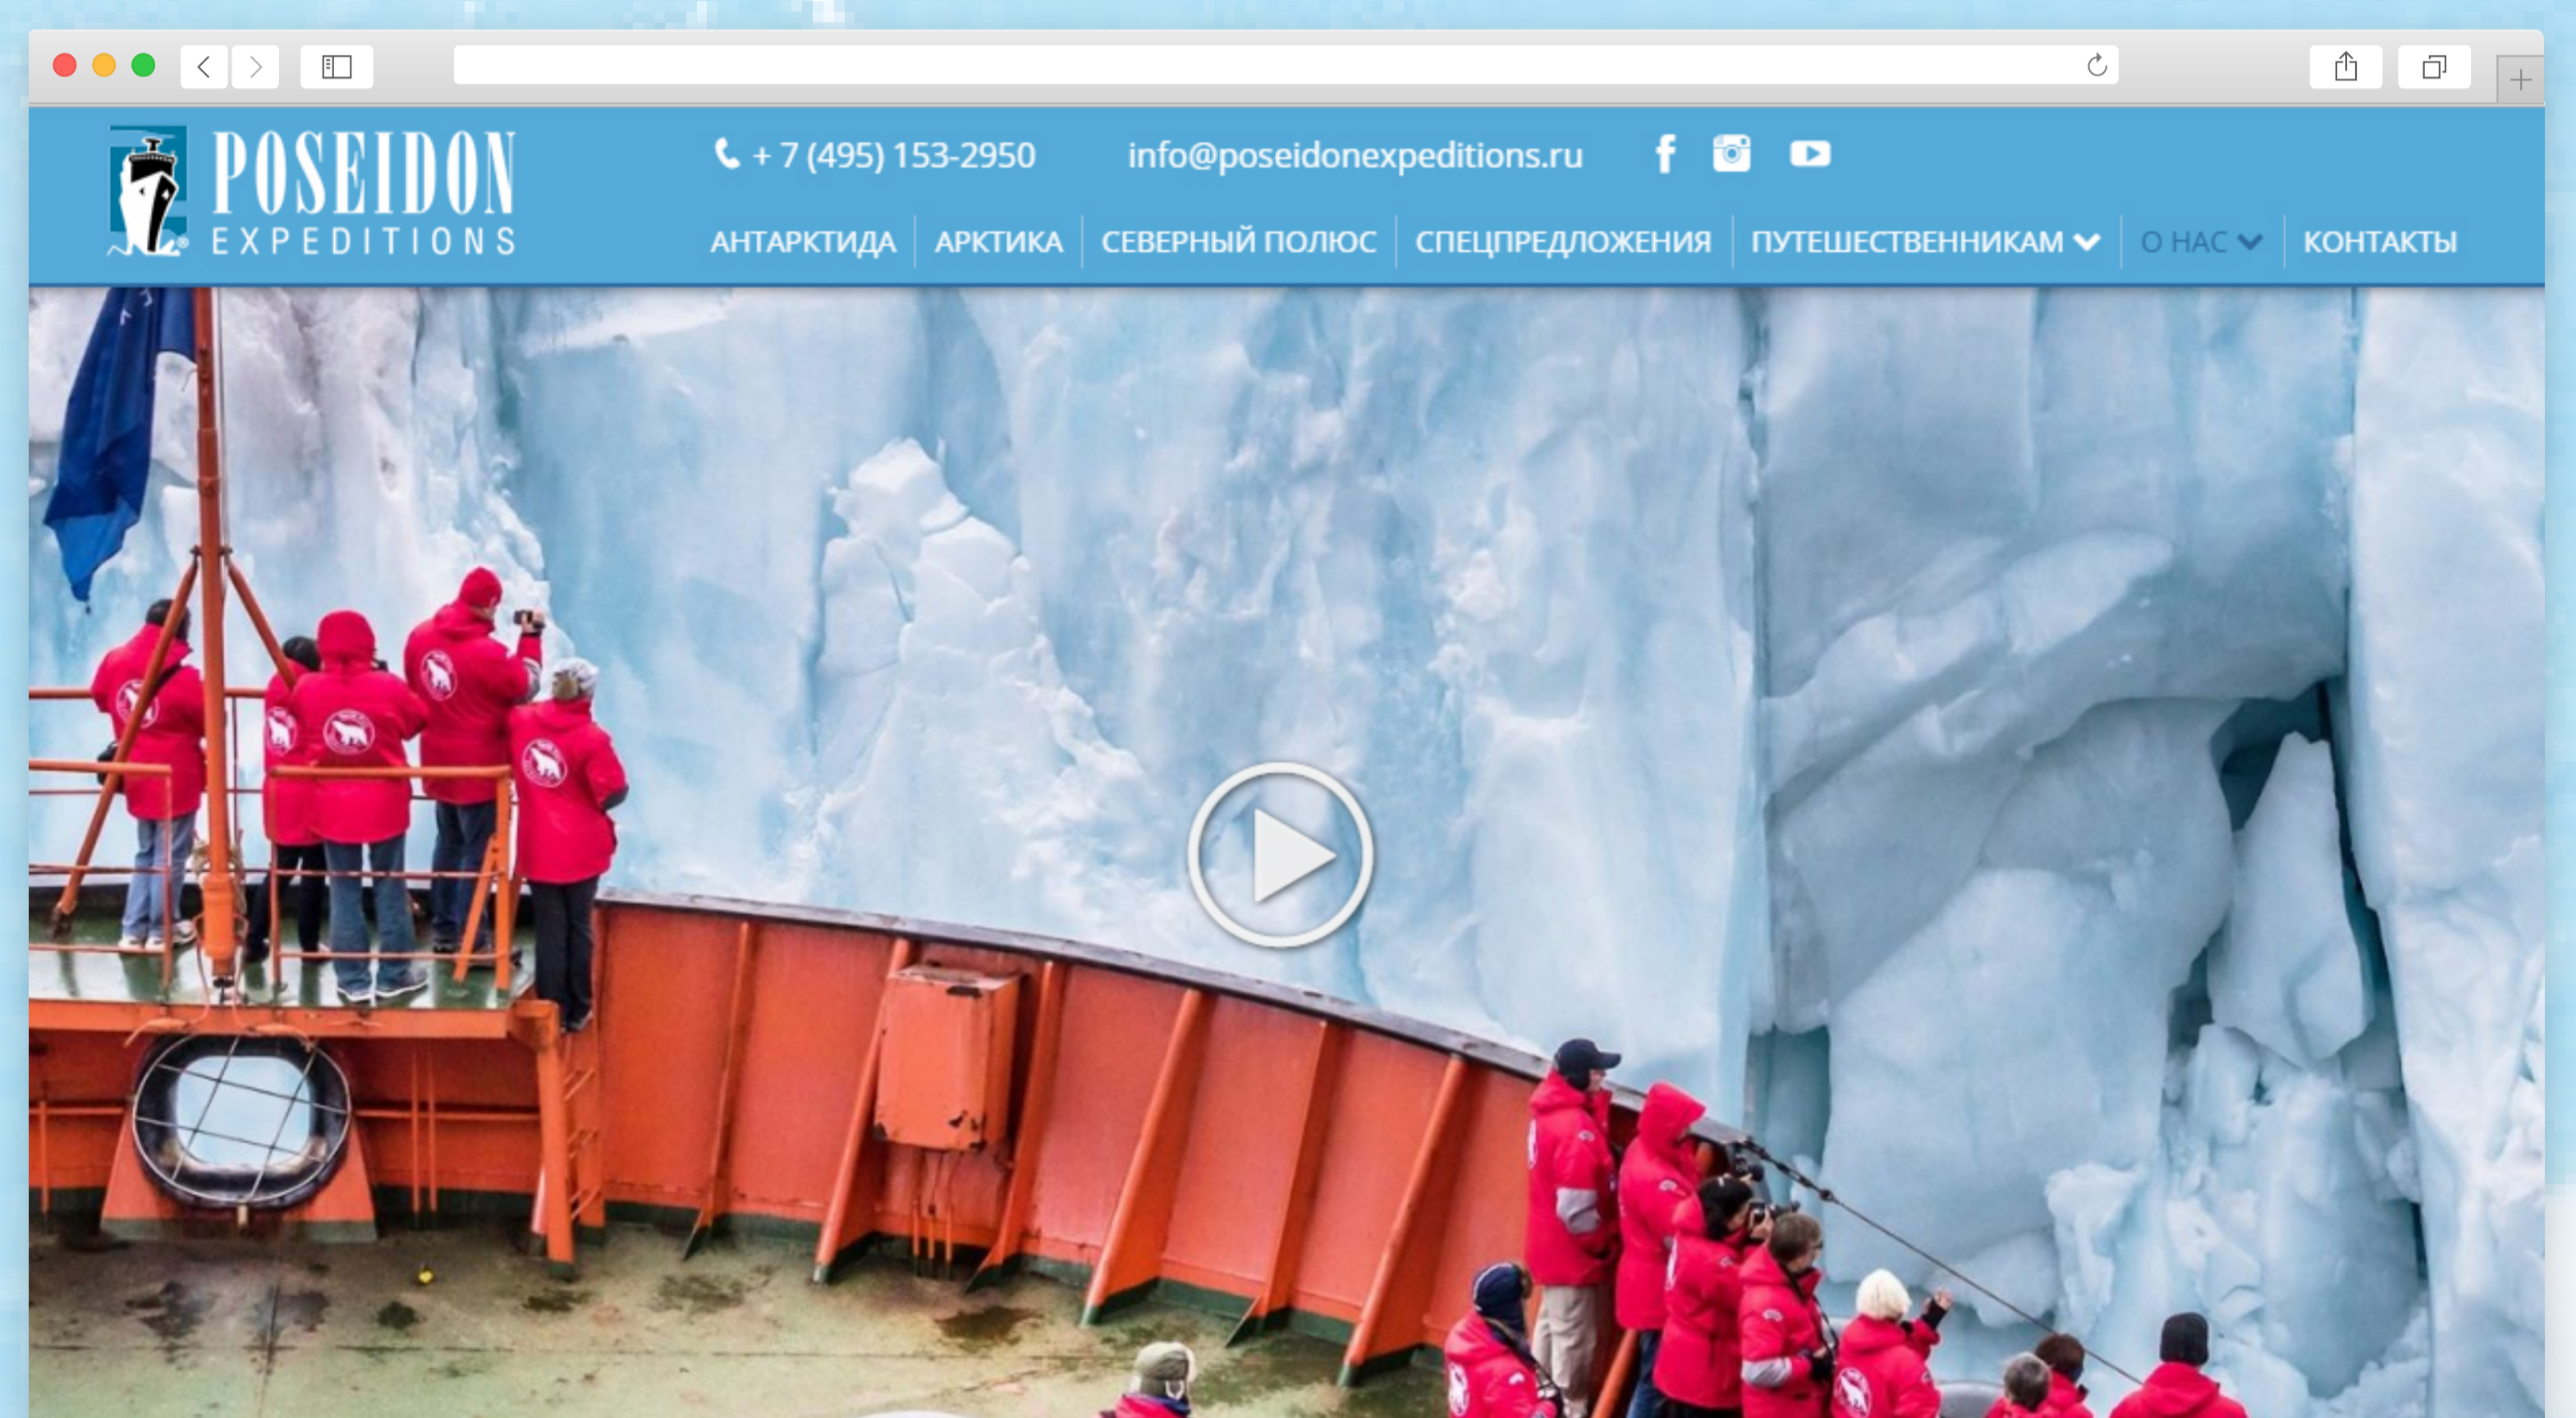

“Сложнее, чем планировали... Дольше, чем ожидали... Но вместе мы победили!

Несколько сайтов компании были перенесены на новую систему управления. Нам не только продали услуги, нам действительно их оказали, что редкость в наше время. После заключения договора к нам не потеряли интерес, как это часто бывает. Аккаунт-менеджеры Индивида работали отлично – профессиональные, адаптивные, терпеливые, всегда готовы найти взаимовыгодное решение. Проект, действительно, был непростым, но он все-таки был реализован, причем в очень конструктивной обстановке. Приятно сознавать, что есть команда, которая не только отправится с тобой в путь, но и вместе дойдет до финиша.

НАШИ ПАРТНЕРЫ

Партнер с 2017 года

Партнер с 2017 года

[ПОДРОБНЕЕ](#)

[ПОДРОБНЕЕ](#)