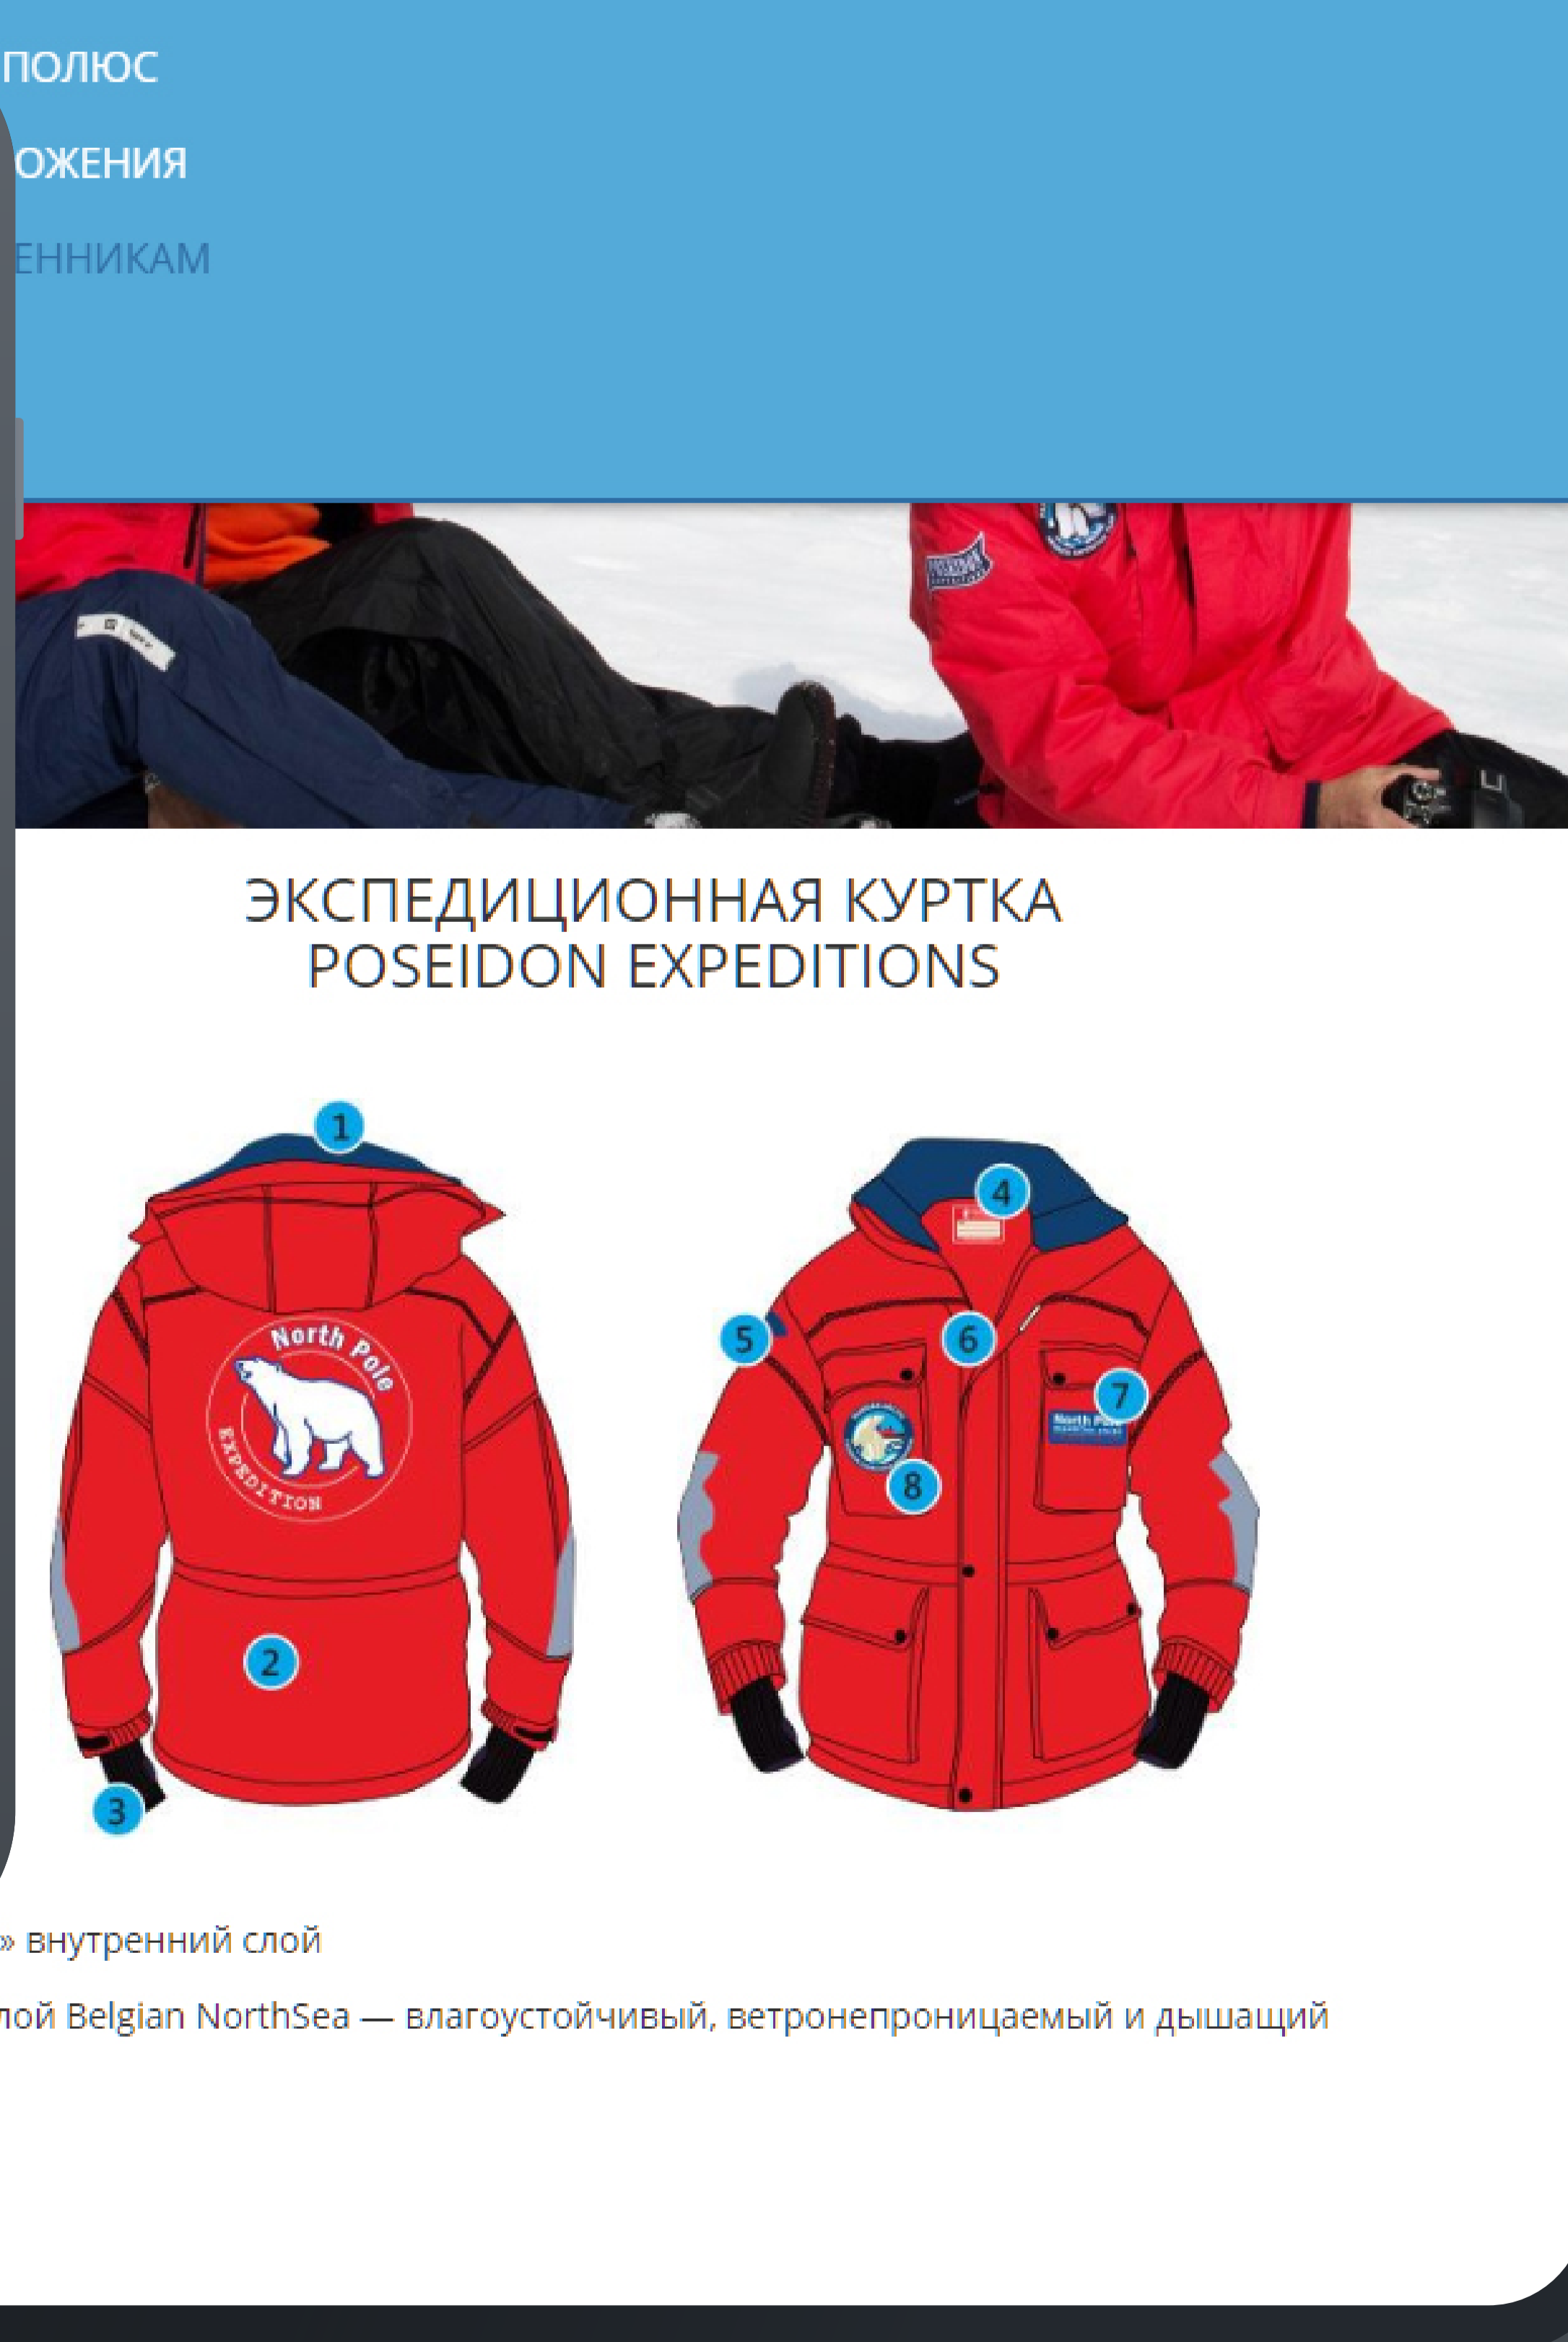

“Сложнее, чем планировали... Дольше, чем ожидали... Но вместе мы победили!

Несколько сайтов компании были перенесены на новую систему управления. Нам не только продали услуги, нам действительно их оказали, что редкость в наше время. После заключения договора к нам не потеряли интерес, как это часто бывает. Аккаунт-менеджеры Индивида работали отлично – профессиональные, адаптивные, терпеливые, всегда готовы найти взаимовыгодное решение. Проект, действительно, был непростым, но он все-таки был реализован, причем в очень конструктивной обстановке. Приятно сознавать, что есть команда, которая не только отправится с тобой в путь, но и вместе дойдет до финиша.

НАШИ ПАРТНЕРЫ

Партнер с 2017 года

Партнер с 2017 года

[ПОДРОБНЕЕ](#)

[ПОДРОБНЕЕ](#)

...да падающую звезду, заставить светить вечно северное сияние? Кому мы обязаны своей улыбкой от взгляда от мощи китового хвоста? Конечно, природе и... человеку. Фотографу...

...фом Филиппом Кулисевым и его проектом Amazing Planet (Удивительная Планета). Филип примет участие на Северный полюс. Фотографии, сделанные Кулисевым во время круизов, станут основой его персональной льного фонда князя Монако Альбера II в Galerie de Pecheurs, в Монако, осенью 2018 года. Официальное эра II.

...кци профессиональных фотографов, лучшим ландшафтным фотографом Европы по версии Golden Camera, вы украшают коллекции президента России Владимира Путина, Папы Римского Франциска II, Его Королевского и многих других.

...в. 22-30 мая 2017
... 26 июня 2017
... 29 августа 2017
... королевских пингвинов, 03-23 января 2018
...ый круг, 16-28 июня 2018

ПОДПИСАТЬСЯ НА РАССЫЛКУ
Новые идеи путешествий и спецпредложения.
Введите Email [ПОДПИСАТЬСЯ](#)