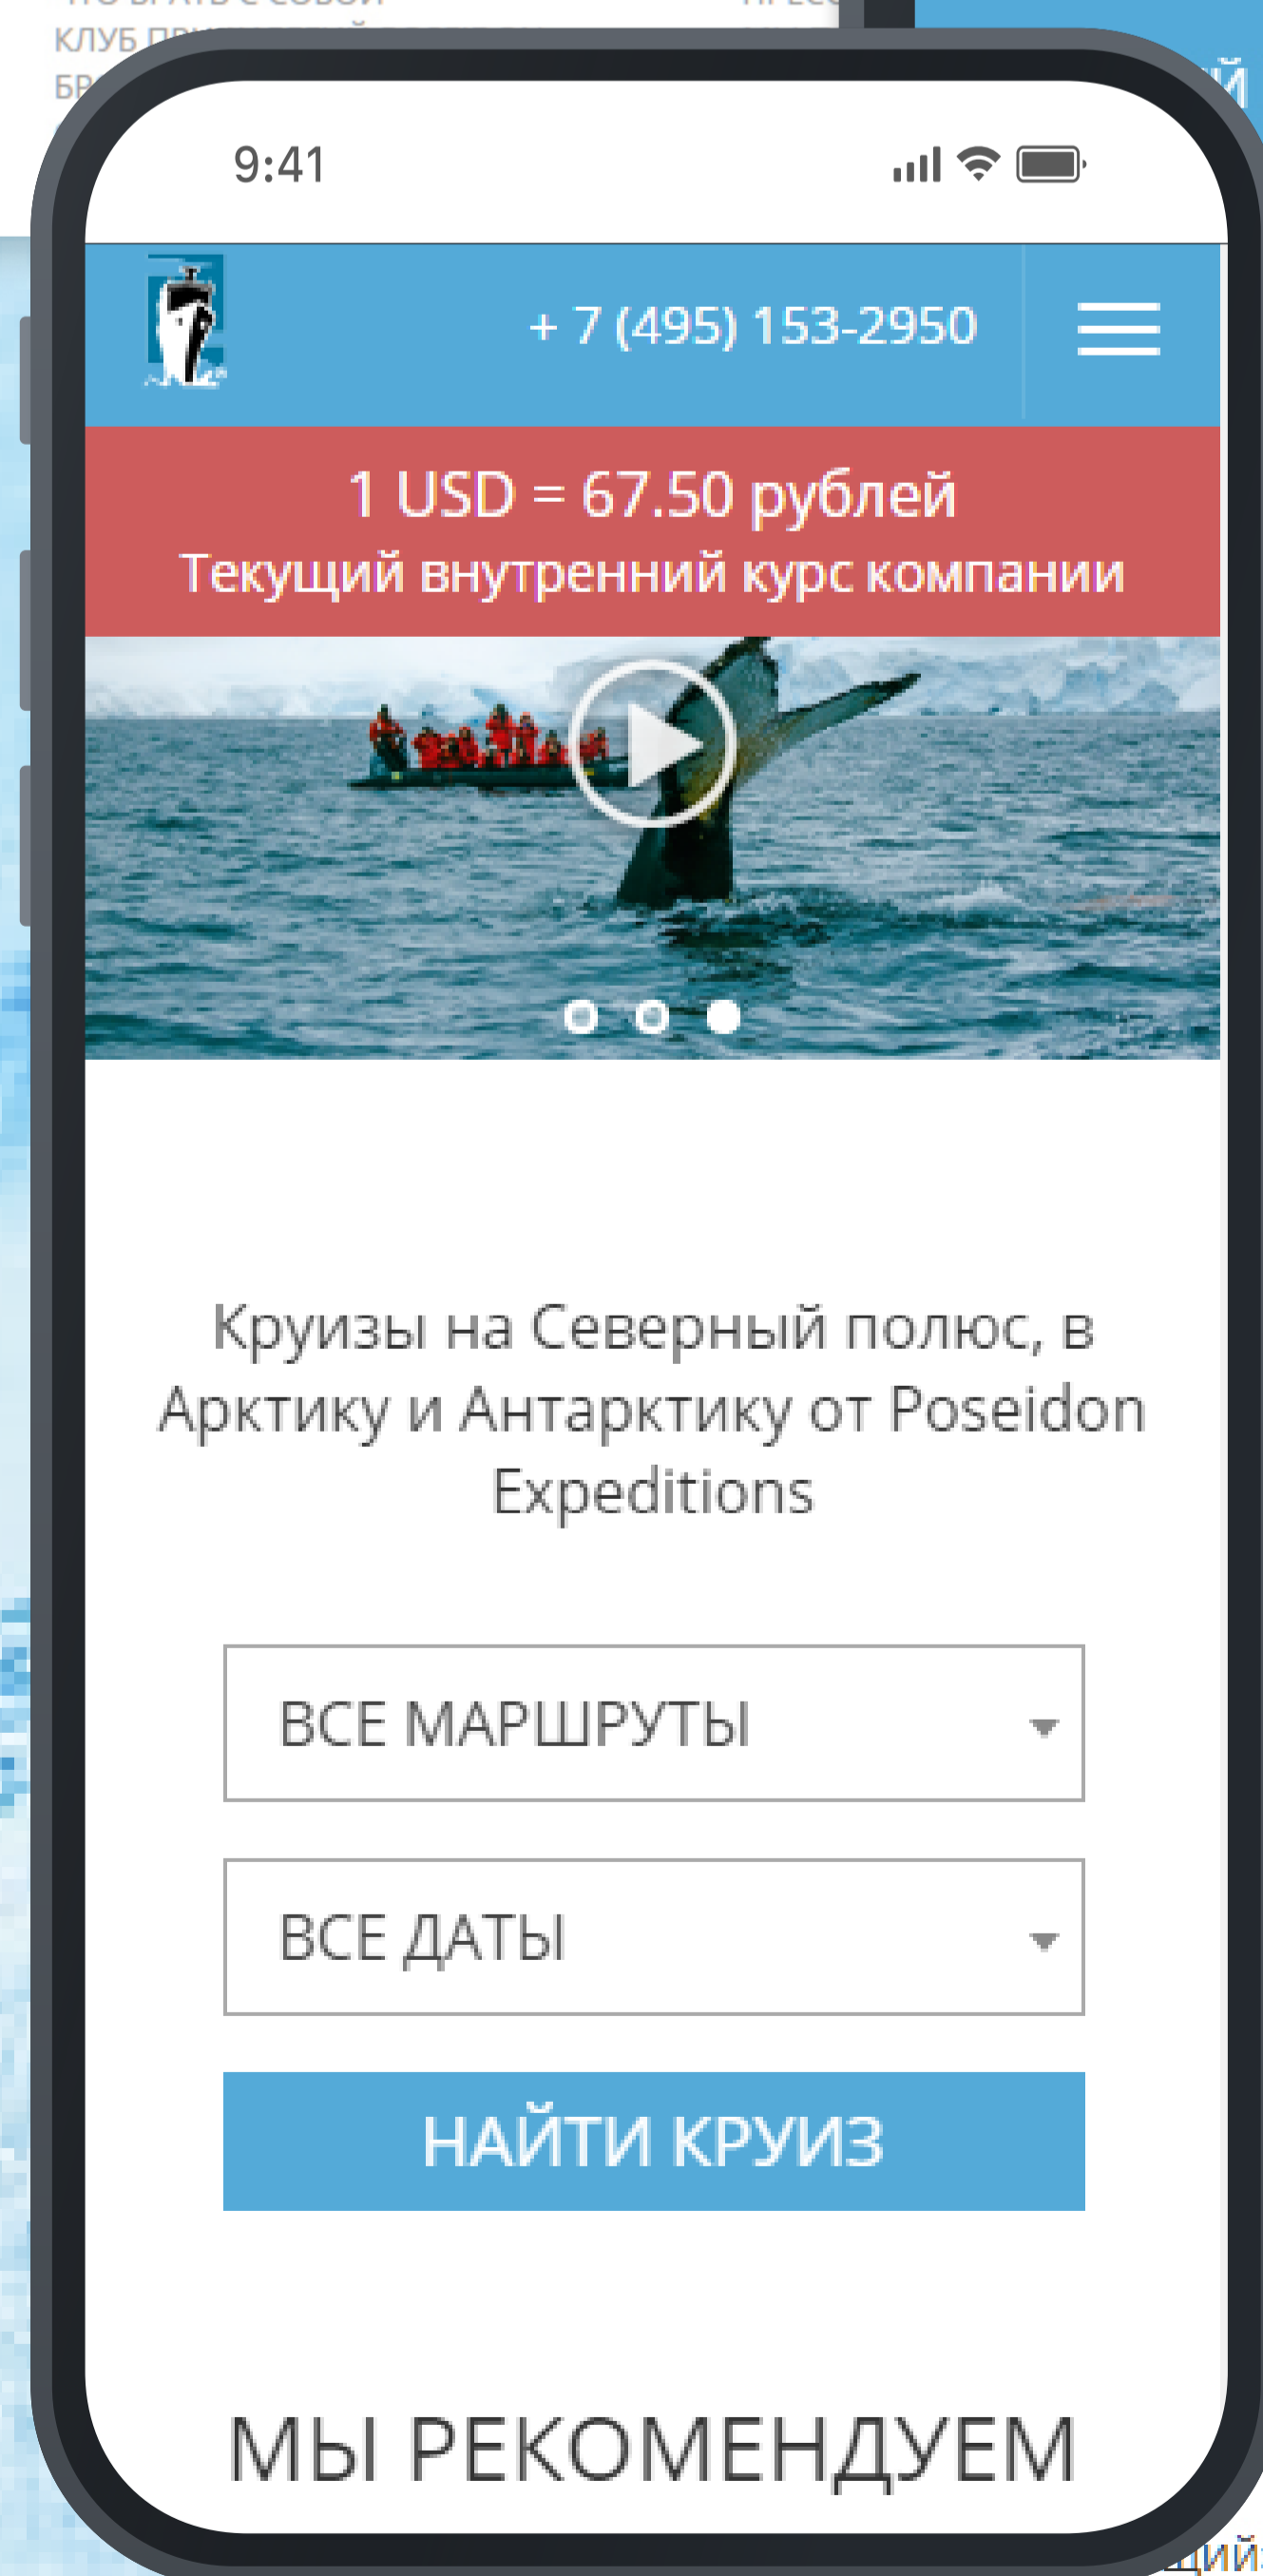

“Сложнее, чем планировали... Дольше, чем ожидали... Но вместе мы победили!

Несколько сайтов компании были перенесены на новую систему управления. Нам не только продали услуги, нам действительно их оказали, что редкость в наше время. После заключения договора к нам не потеряли интерес, как это часто бывает. Аккаунт-менеджеры Индивида работали отлично – профессиональные, адаптивные, терпеливые, всегда готовы найти взаимовыгодное решение. Проект, действительно, был непростым, но он все-таки был реализован, причем в очень конструктивной обстановке. Приятно сознавать, что есть команда, которая не только отправится с тобой в путь, но и вместе дойдет до финиша.

НАШИ ПАРТНЕРЫ

Партнер с 2017 года

Партнер с 2017 года

[ПОДРОБНЕЕ](#)

[ПОДРОБНЕЕ](#)

...да падающую звезду, заставить светить вечно северное сияние? Кому мы обязаны своей улыбкой от взгляда от мощи китового хвоста? Конечно, природе и... человеку. Фотографу...

...фом Филиппом Кулисевым и его проектом Amazing Planet (Удивительная Планета). Филип примет участие на Северный полюс. Фотографии, сделанные Кулисевым во время круизов, станут основой его персональной льного фонда князя Монако Альбера II в Galerie de Pecheurs, в Монако, осенью 2018 года. Официальное эра II.

...кци профессиональных фотографов, лучшим ландшафтным фотографом Европы по версии Golden Camera, вы украшают коллекции президента России Владимира Путина, Папы Римского Франциска II, Его Королевского и многих других.

...в. 22-30 мая 2017
... 26 июня 2017
... 29 августа 2017
... королевских пингвинов, 03-23 января 2018
...ый круг, 16-28 июня 2018

ПОДПИСАТЬСЯ НА РАССЫЛКУ
Новые идеи путешествий и спецпредложения.
Введите Email [ПОДПИСАТЬСЯ](#)